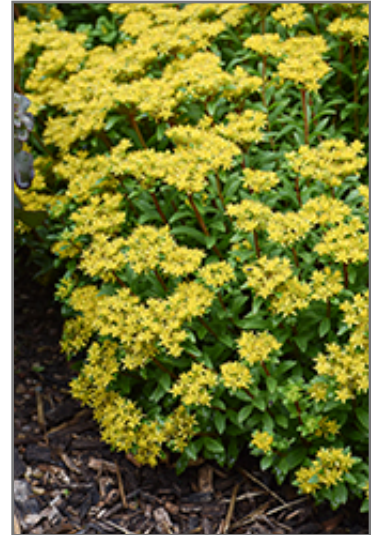

*Rock 'N Round Bright Idea Stonecrop
in bloom
Photo courtesy of NetPS Plant Finder*

Retail Locations

5258 River Road
Bethesda, MD 20816
301-656-3311

7405 River Road
Bethesda, MD 20817
301-469-7690

americanplant.store

Landscape

Design | Build | Maintain
301-762-6301