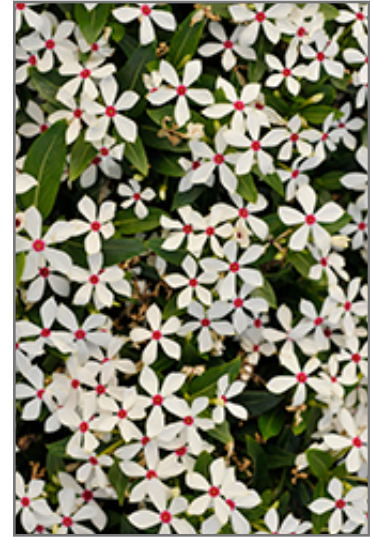

*Soiree Kawaii White Peppermint
Vinca flowers*
Photo courtesy of NetPS Plant Finder