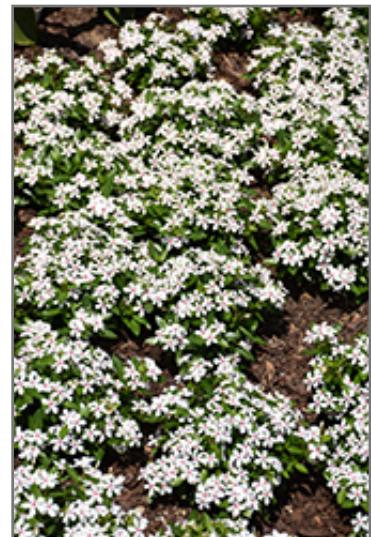

*Soiree Kawaii White Peppermint
Vinca in bloom*
Photo courtesy of NetPS Plant Finder

Retail Locations

5258 River Road

Bethesda, MD 20816

301-656-3311

7405 River Road

Bethesda, MD 20817

301-469-7690

americanplant.store

Landscape

Design | Build | Maintain

301-762-6301