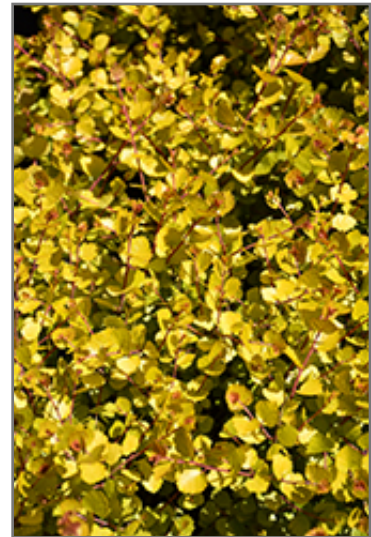

*Cesky Gold Dwarf Birch foliage
Photo courtesy of NetPS Plant Finder*

Retail Locations

5258 River Road
Bethesda, MD 20816
301-656-3311

7405 River Road
Bethesda, MD 20817
301-469-7690

americanplant.store

Landscape

Design | Build | Maintain
301-762-6301