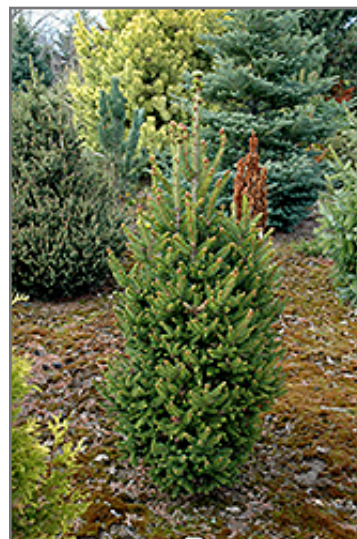

Will's Zwergform Norway Spruce
Photo courtesy of NetPS Plant Finder

Retail Locations

5258 River Road
Bethesda, MD 20816
301-656-3311

7405 River Road
Bethesda, MD 20817
301-469-7690

americanplant.store

Landscape

Design | Build | Maintain
301-762-6301