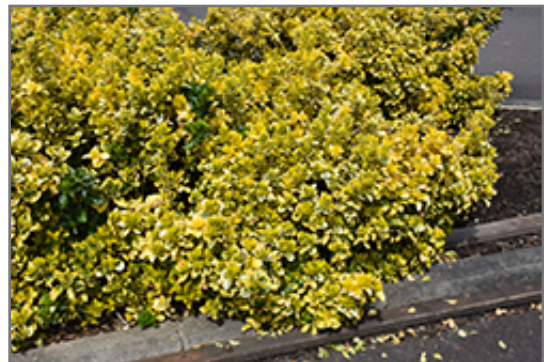

Gold Variegated Japanese Euonymus foliage
Photo courtesy of NetPS Plant Finder

Retail Locations

5258 River Road
Bethesda, MD 20816
301-656-3311

7405 River Road
Bethesda, MD 20817
301-469-7690

americanplant.store

Landscape

Design | Build | Maintain
301-762-6301