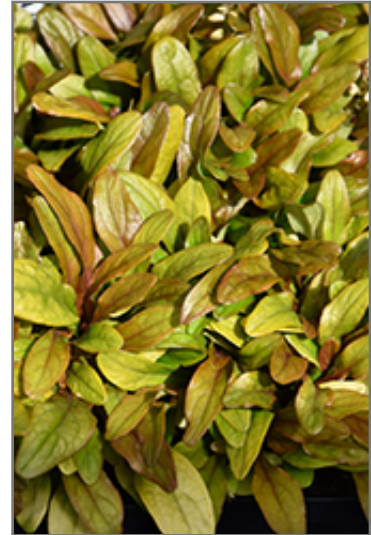

Feathered Friends Petite Parakeet Bugleweed flowers
Photo courtesy of NetPS Plant Finder