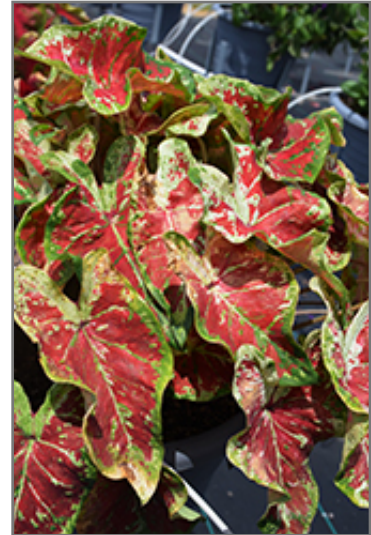

Heart to Heart Mesmerized Caladium foliage
Photo courtesy of NetPS Plant Finder

Retail Locations

5258 River Road
Bethesda, MD 20816
301-656-3311

7405 River Road
Bethesda, MD 20817
301-469-7690

americanplant.store

Landscape

Design | Build | Maintain
301-762-6301