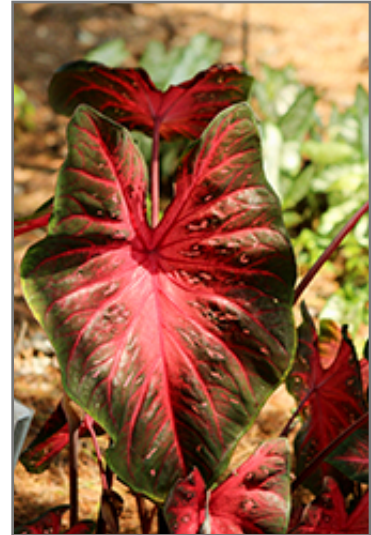

Heart to Heart Fast Flash Caladium foliage
Photo courtesy of NetPS Plant Finder

Retail Locations

5258 River Road
Bethesda, MD 20816
301-656-3311

7405 River Road
Bethesda, MD 20817
301-469-7690

americanplant.store

Landscape

Design | Build | Maintain
301-762-6301