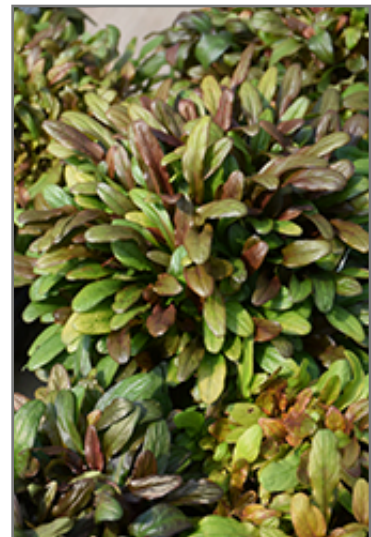

Feathered Friends Fancy Finch Bugleweed foliage
Photo courtesy of NetPS Plant Finder

Retail Locations

5258 River Road
Bethesda, MD 20816
301-656-3311

7405 River Road
Bethesda, MD 20817
301-469-7690

americanplant.store

Landscape

Design | Build | Maintain
301-762-6301