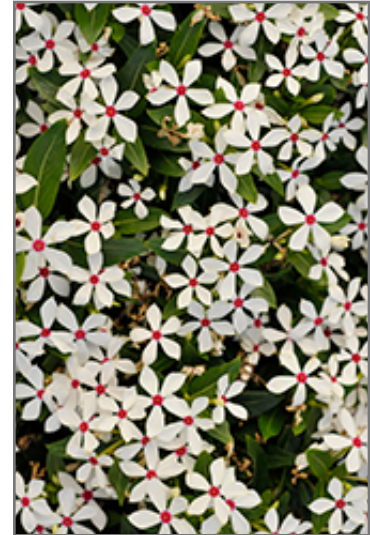

*Soiree Kawaii White Peppermint
Vinca flowers*
Photo courtesy of NetPS Plant Finder