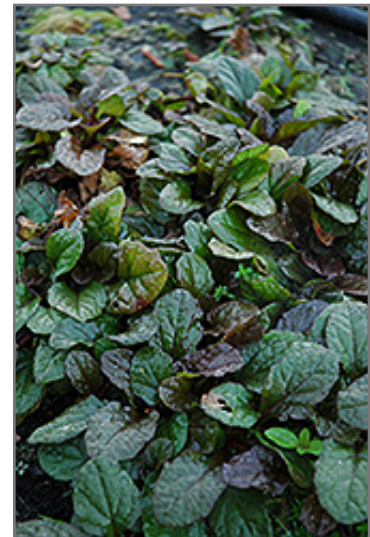

Bronze Beauty Bugleweed foliage
Photo courtesy of NetPS Plant Finder

Retail Locations

5258 River Road

Bethesda, MD 20816

301-656-3311

7405 River Road

Bethesda, MD 20817

301-469-7690

americanplant.store

Landscape

Design | Build | Maintain

301-762-6301