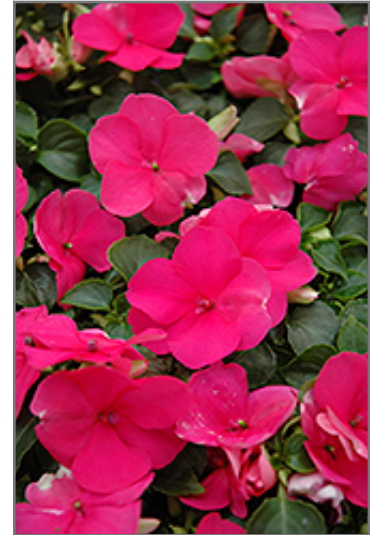

Super Elfin Lipstick Impatiens flowers
Photo courtesy of NetPS Plant Finder

Retail Locations

5258 River Road
Bethesda, MD 20816
301-656-3311

7405 River Road
Bethesda, MD 20817
301-469-7690

americanplant.store

Landscape

Design | Build | Maintain
301-762-6301